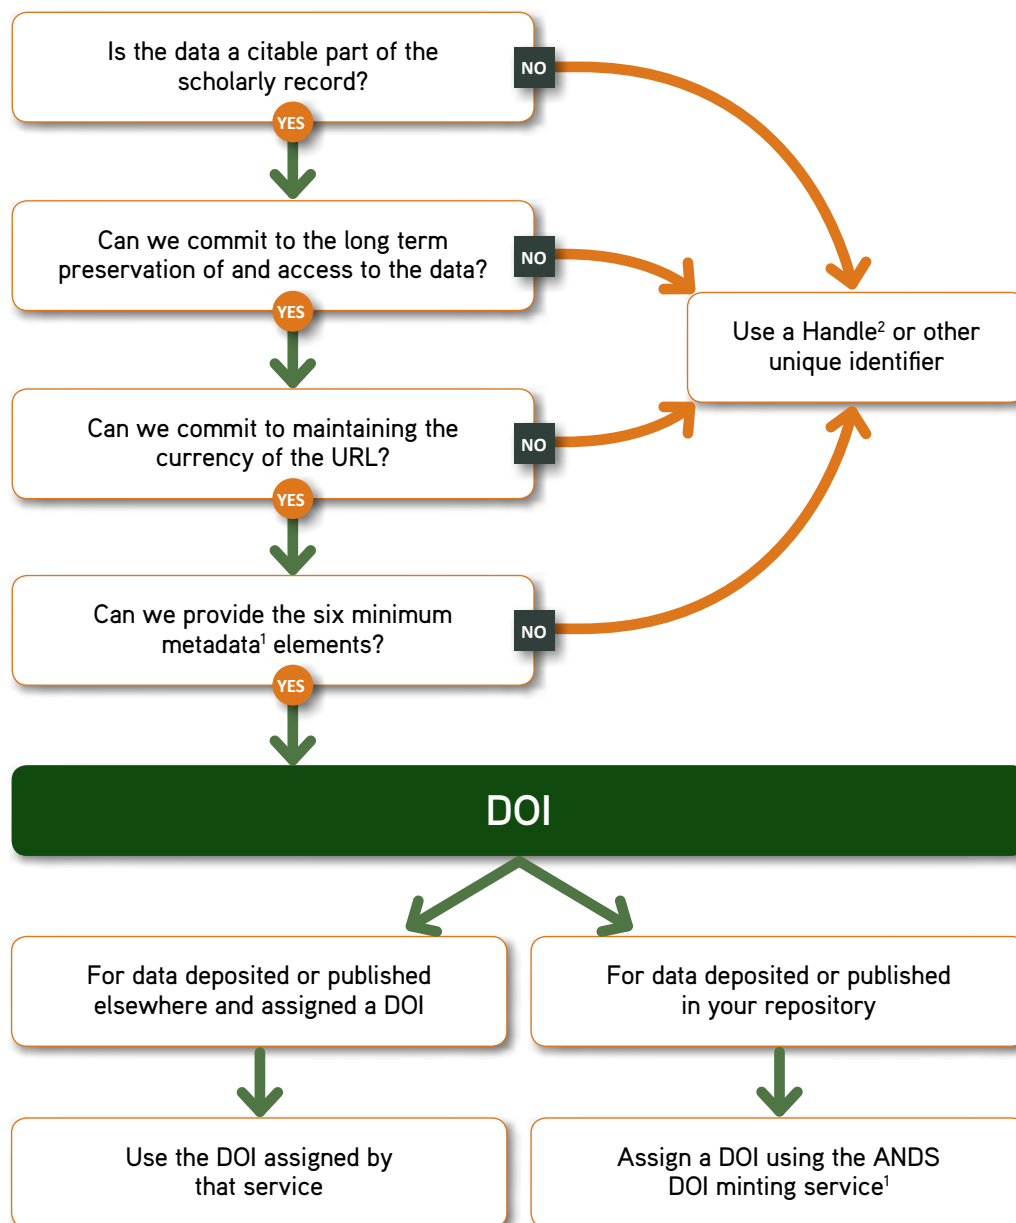

WHAT IDENTIFIER DO I NEED?

A pathfinder for data managers

Digital Object Identifiers (DOIs)

Australian publicly funded research organisations and government agencies may use the ANDS DOI service¹ to mint DOIs for data. Data includes data and associated workflows, software, models, and grey literature